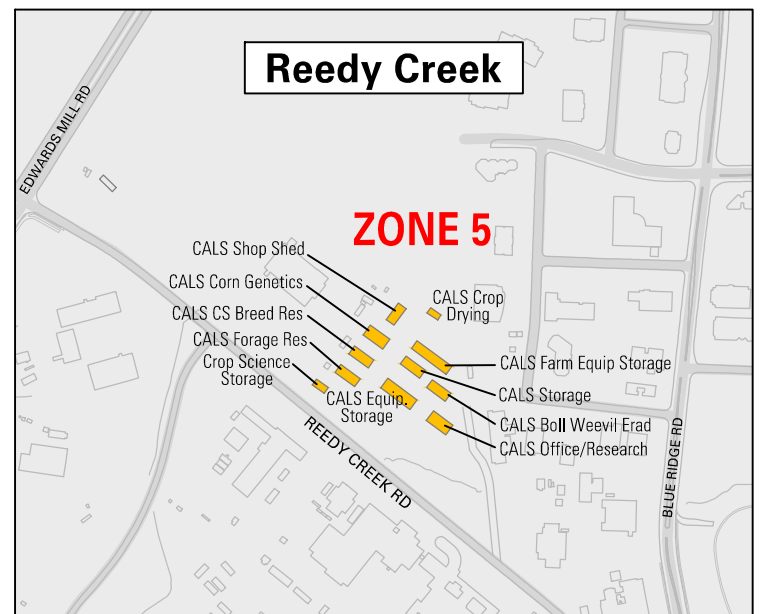

MAINTENANCE SERVICE ZONES

Key

- Appropriated
- Self Liquidating
- Combination
- Third Party
- Zone Shop

Office of the University Architect
 Updated October 2015
 Map 1 of 3

MAINTENANCE SERVICE ZONES

NC STATE UNIVERSITY

**Dan Allen Drive
Restricted Access Gate
SERVICE VEHICLES ONLY
Monday - Friday 9 am - 5 pm**

ZONE 5

ZONE 2

ZONE 7

ZONE 1

ZONE 4

ZONE 3

ZONE 8

Key

- Appropriated
- Self Liquidating
- Combination
- Third Party
- Zone Shop

NC STATE UNIVERSITY

MAINTENANCE SERVICE ZONES

Key

- Appropriated
- Self Liquidating
- Combination
- Third Party
- Zone Shop

North
0 800
scale in feet