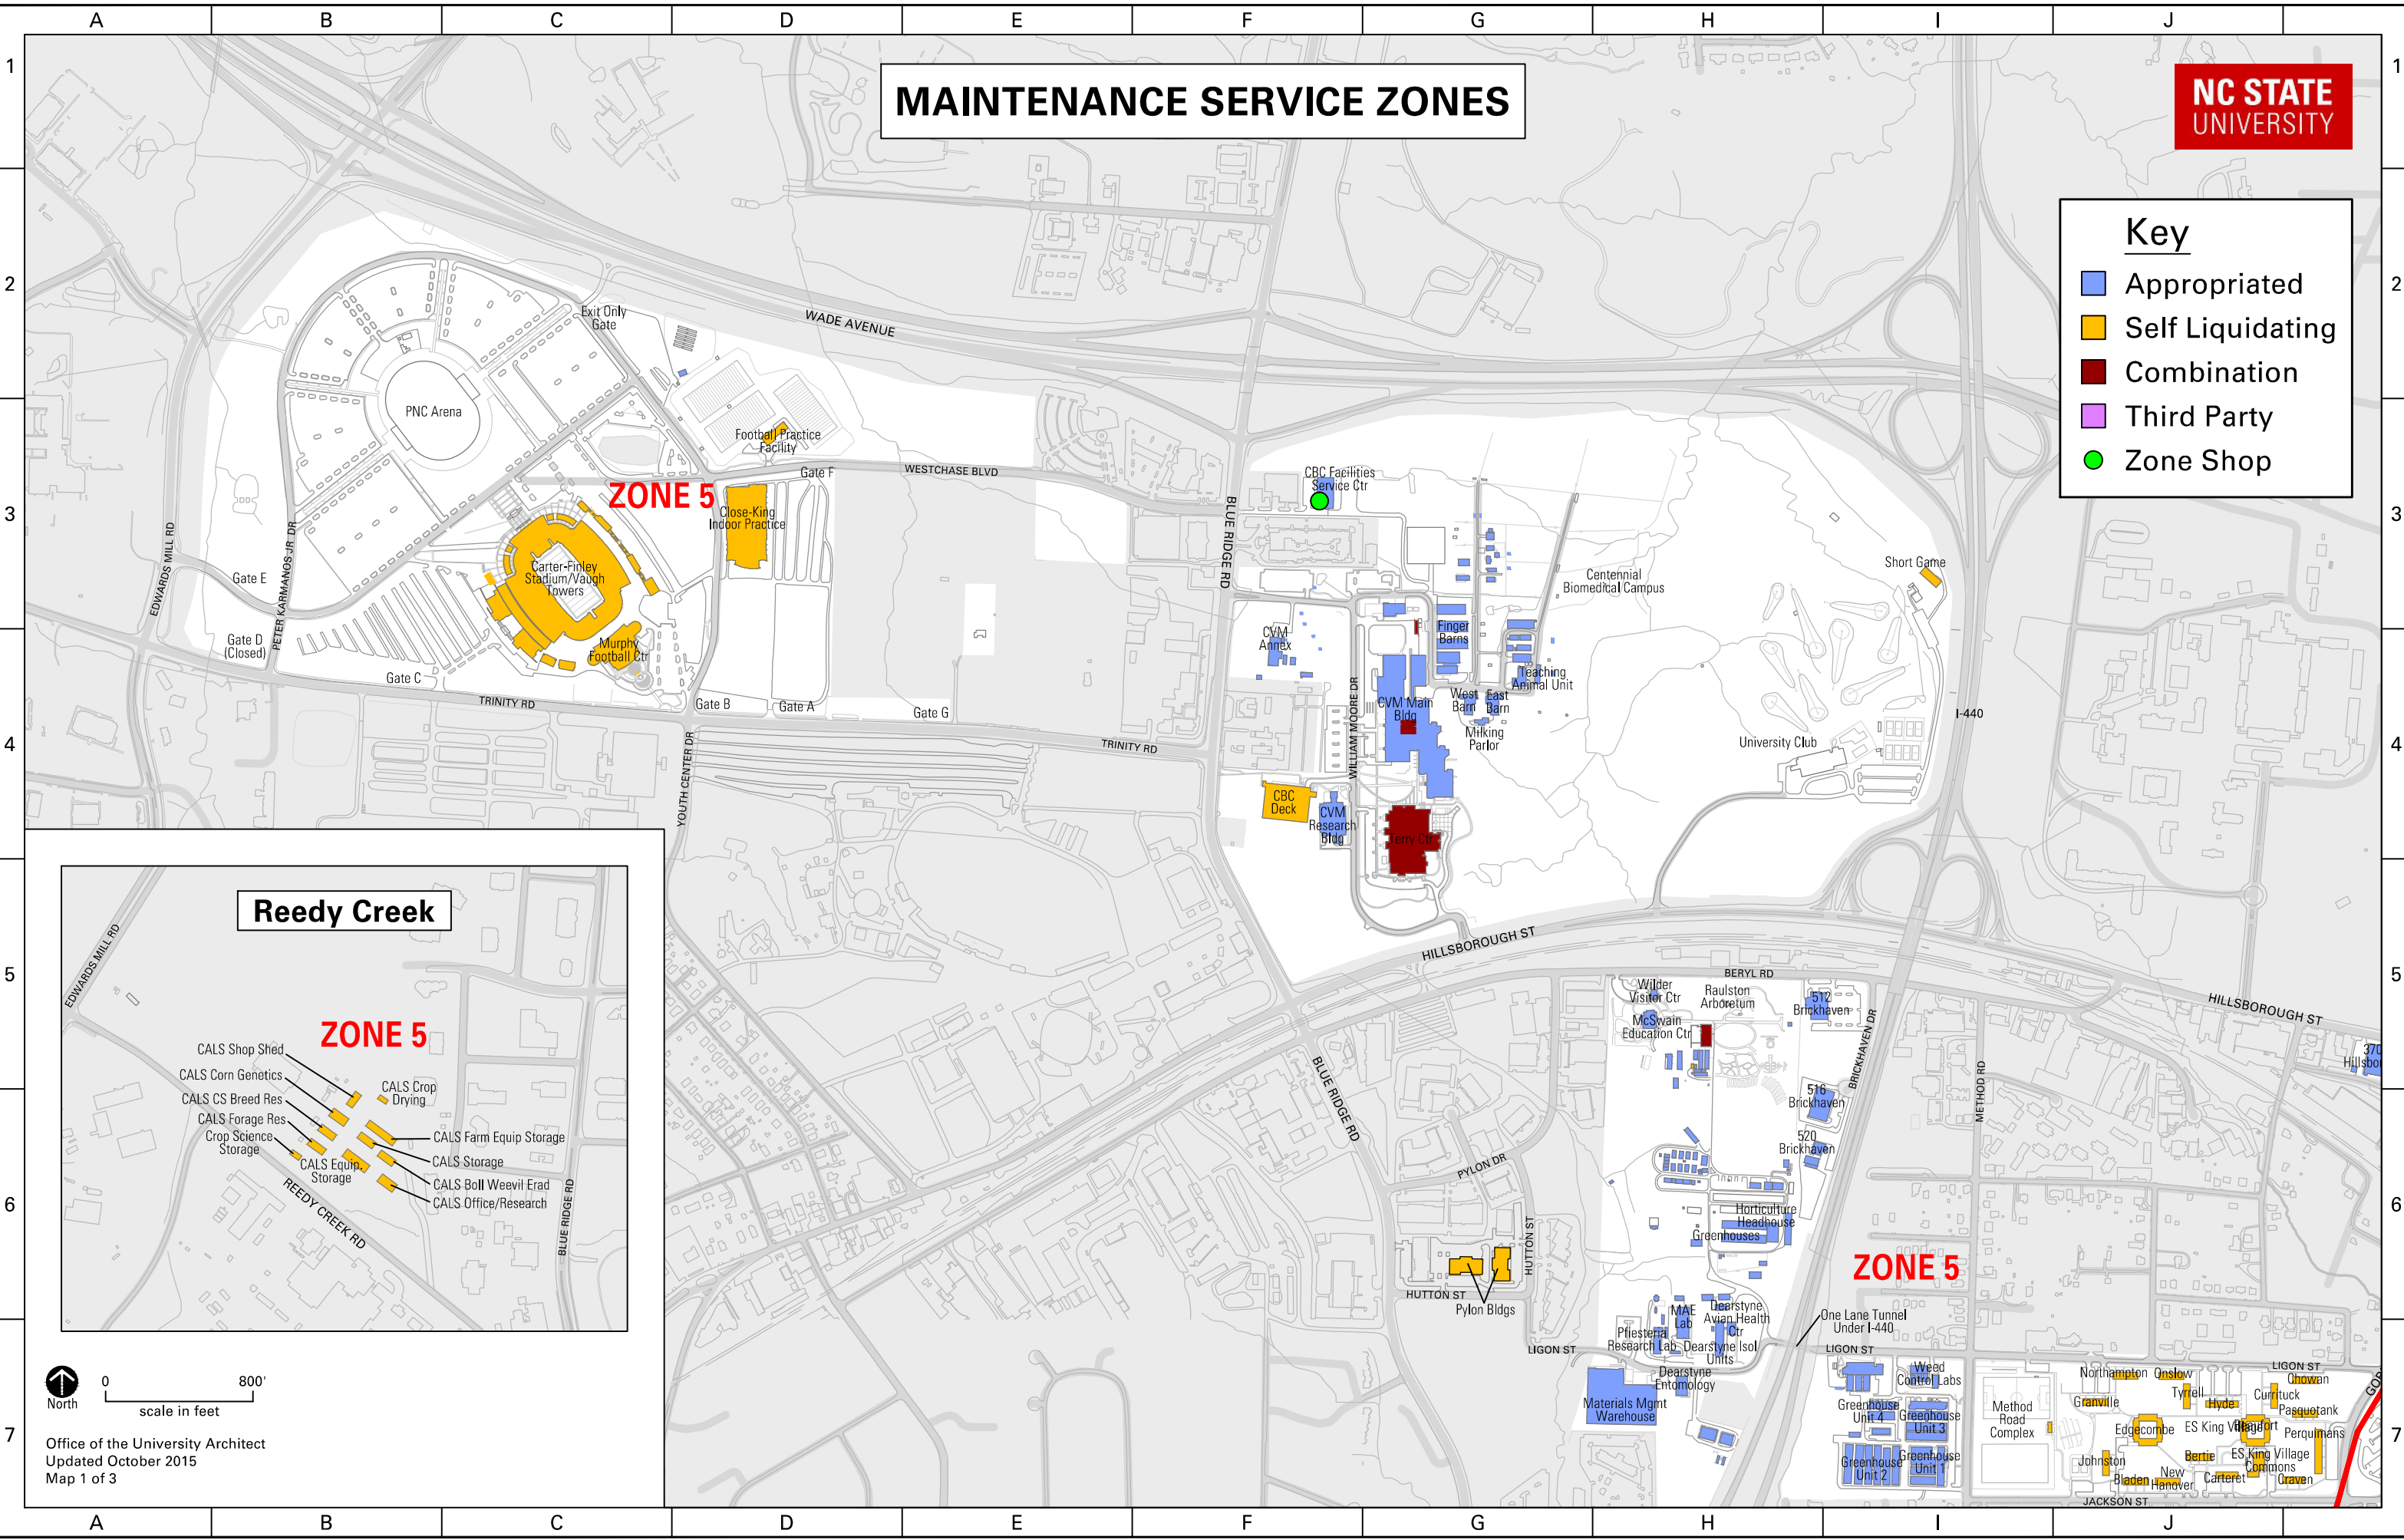

MAINTENANCE SERVICE ZONES

Key

- Appropriated
- Self Liquidating
- Combination
- Third Party
- Zone Shop

Office of the University Architect
 Updated October 2015
 Map 1 of 3

MAINTENANCE SERVICE ZONES

NC STATE UNIVERSITY

**Dan Allen Drive
Restricted Access Gate
SERVICE VEHICLES ONLY
Monday - Friday 9 am - 5 pm**

ZONE 5

ZONE 2

ZONE 7

ZONE 1

ZONE 4

ZONE 3

ZONE 8

Key

- Appropriated
- Self Liquidating
- Combination
- Third Party
- Zone Shop

NC STATE UNIVERSITY

MAINTENANCE SERVICE ZONES

Key

- Appropriated
- Self Liquidating
- Combination
- Third Party
- Zone Shop

North
0 800
scale in feet