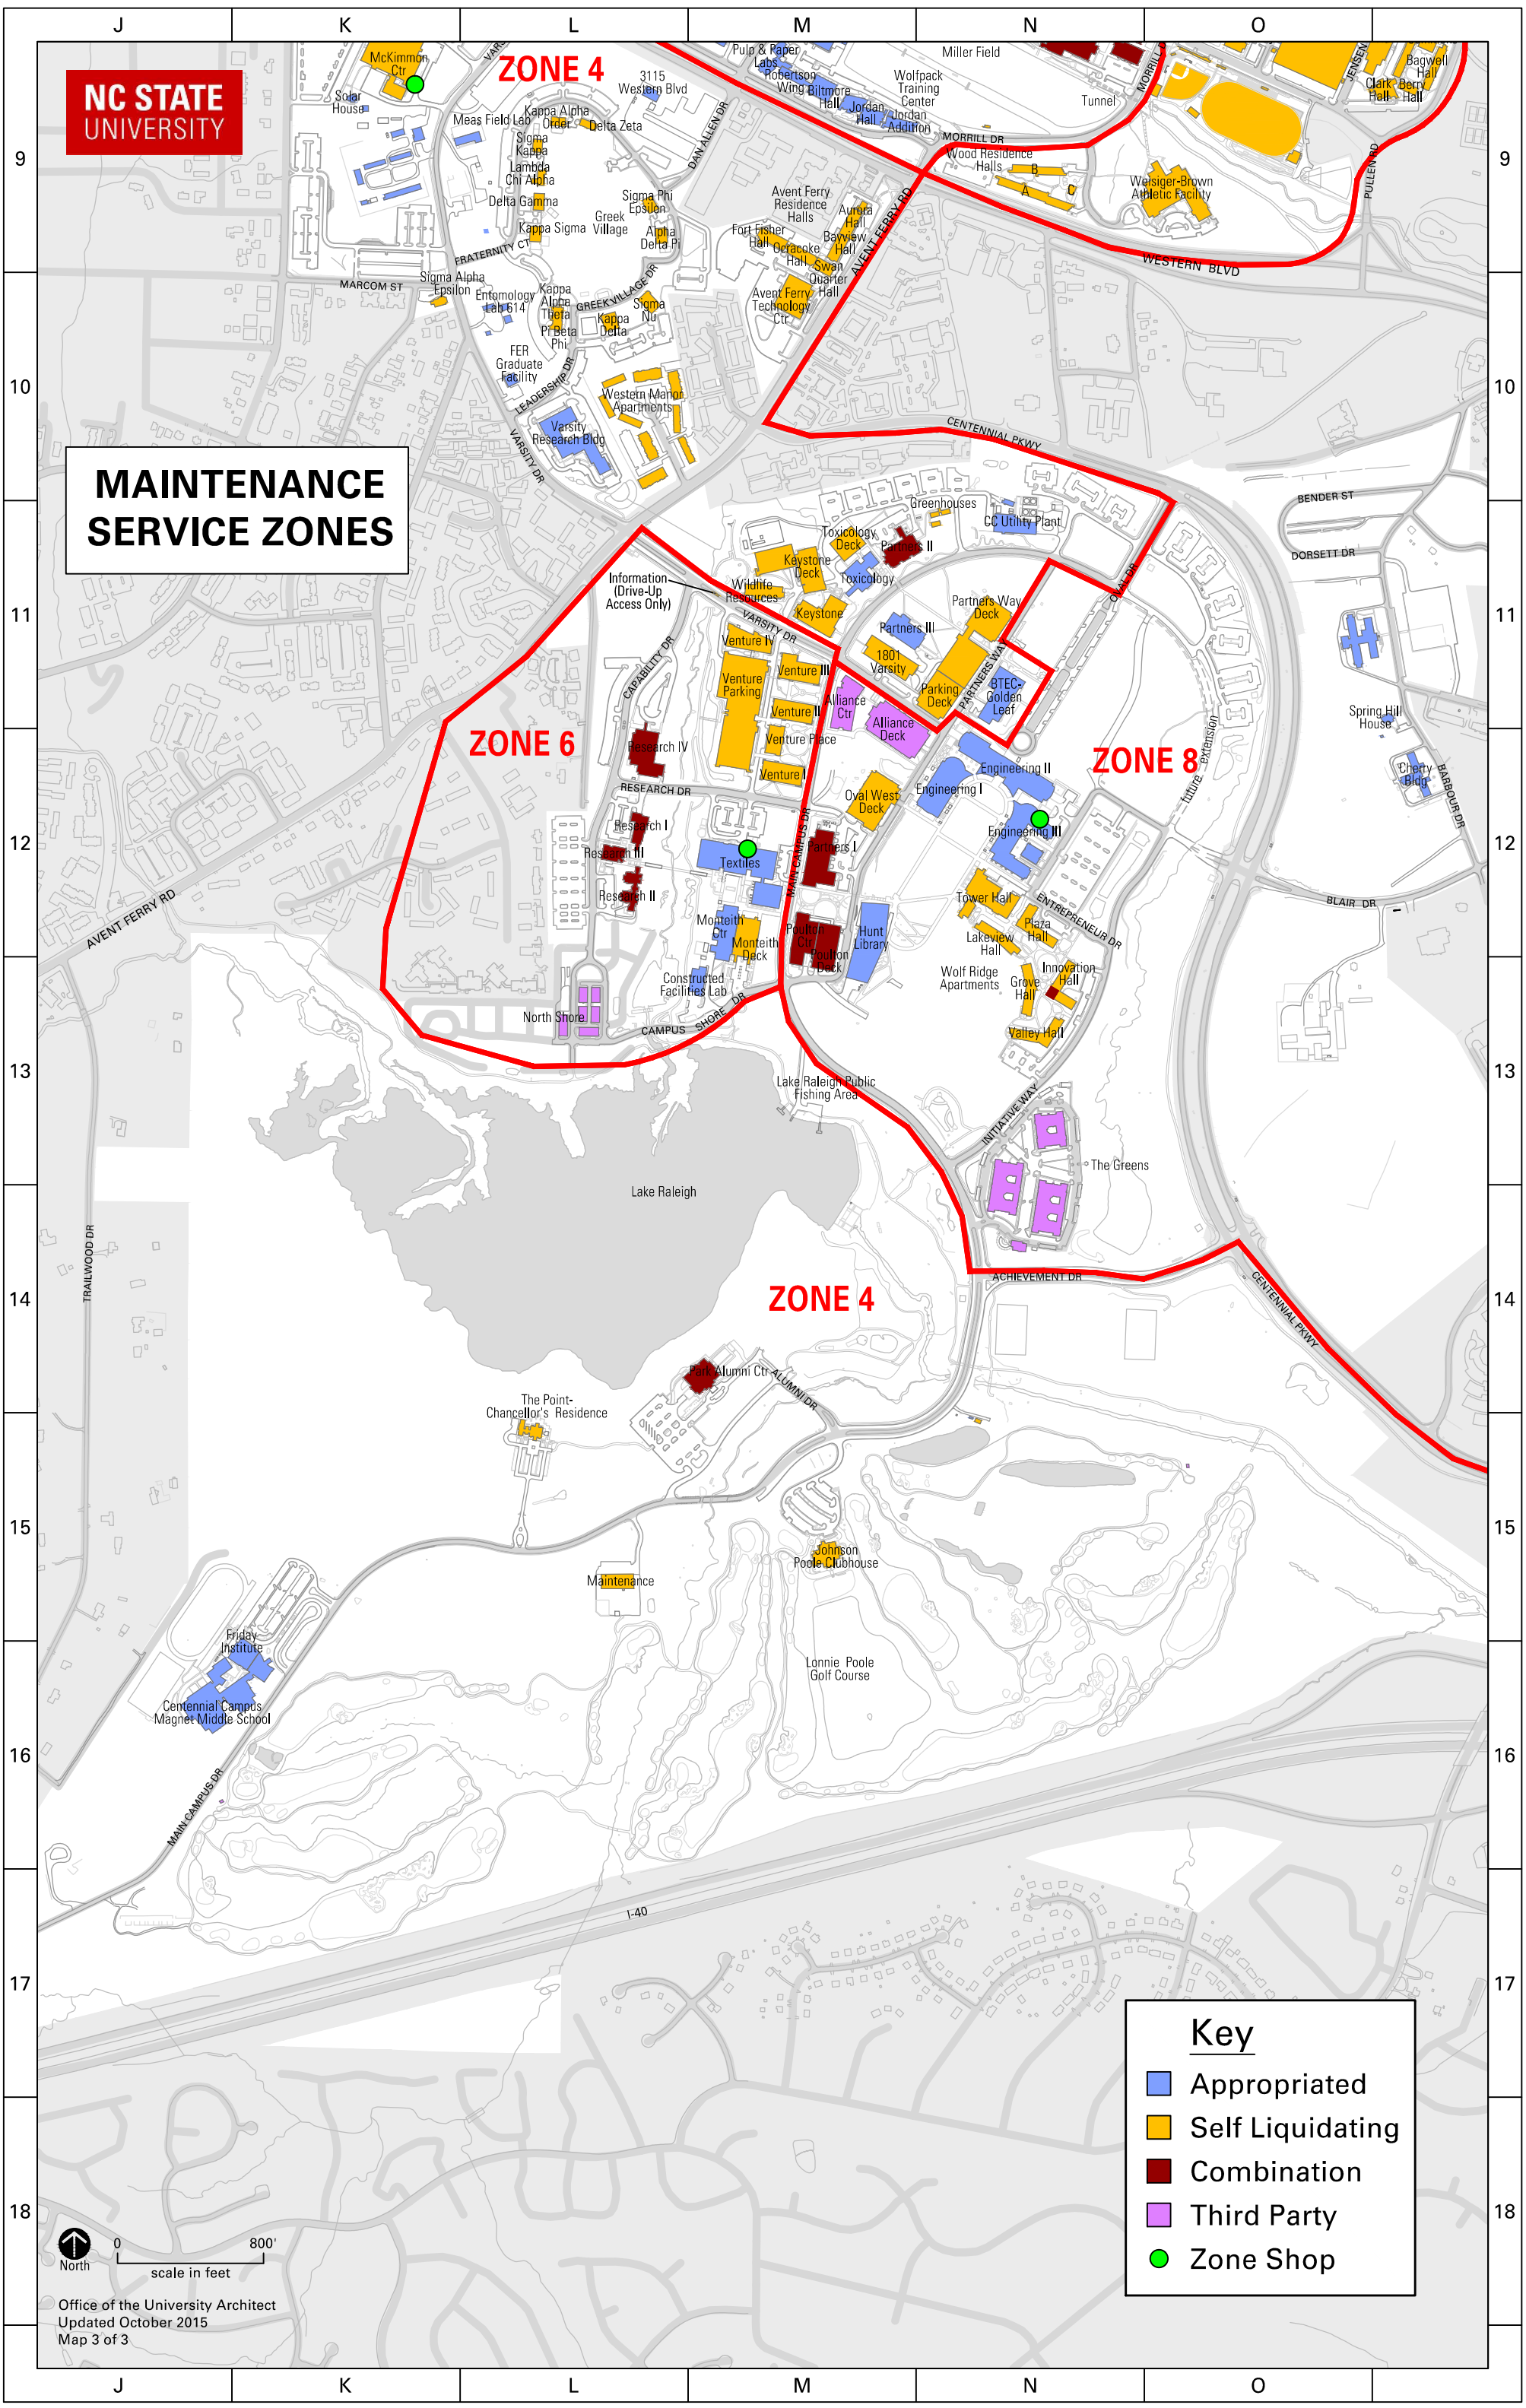

MAINTENANCE SERVICE ZONES

Key

- Appropriated
- Self Liquidating
- Combination
- Third Party
- Zone Shop

Office of the University Architect
 Updated October 2015
 Map 1 of 3

MAINTENANCE SERVICE ZONES

NC STATE UNIVERSITY

**Dan Allen Drive
Restricted Access Gate
SERVICE VEHICLES ONLY
Monday - Friday 9 am - 5 pm**

ZONE 5

ZONE 2

ZONE 7

ZONE 1

ZONE 4

ZONE 3

ZONE 8

Key

- Appropriated
- Self Liquidating
- Combination
- Third Party
- Zone Shop

NC STATE UNIVERSITY

MAINTENANCE SERVICE ZONES

Key

- Appropriated
- Self Liquidating
- Combination
- Third Party
- Zone Shop

North
0 800
scale in feet

Office of the University Architect
Updated October 2015
Map 3 of 3