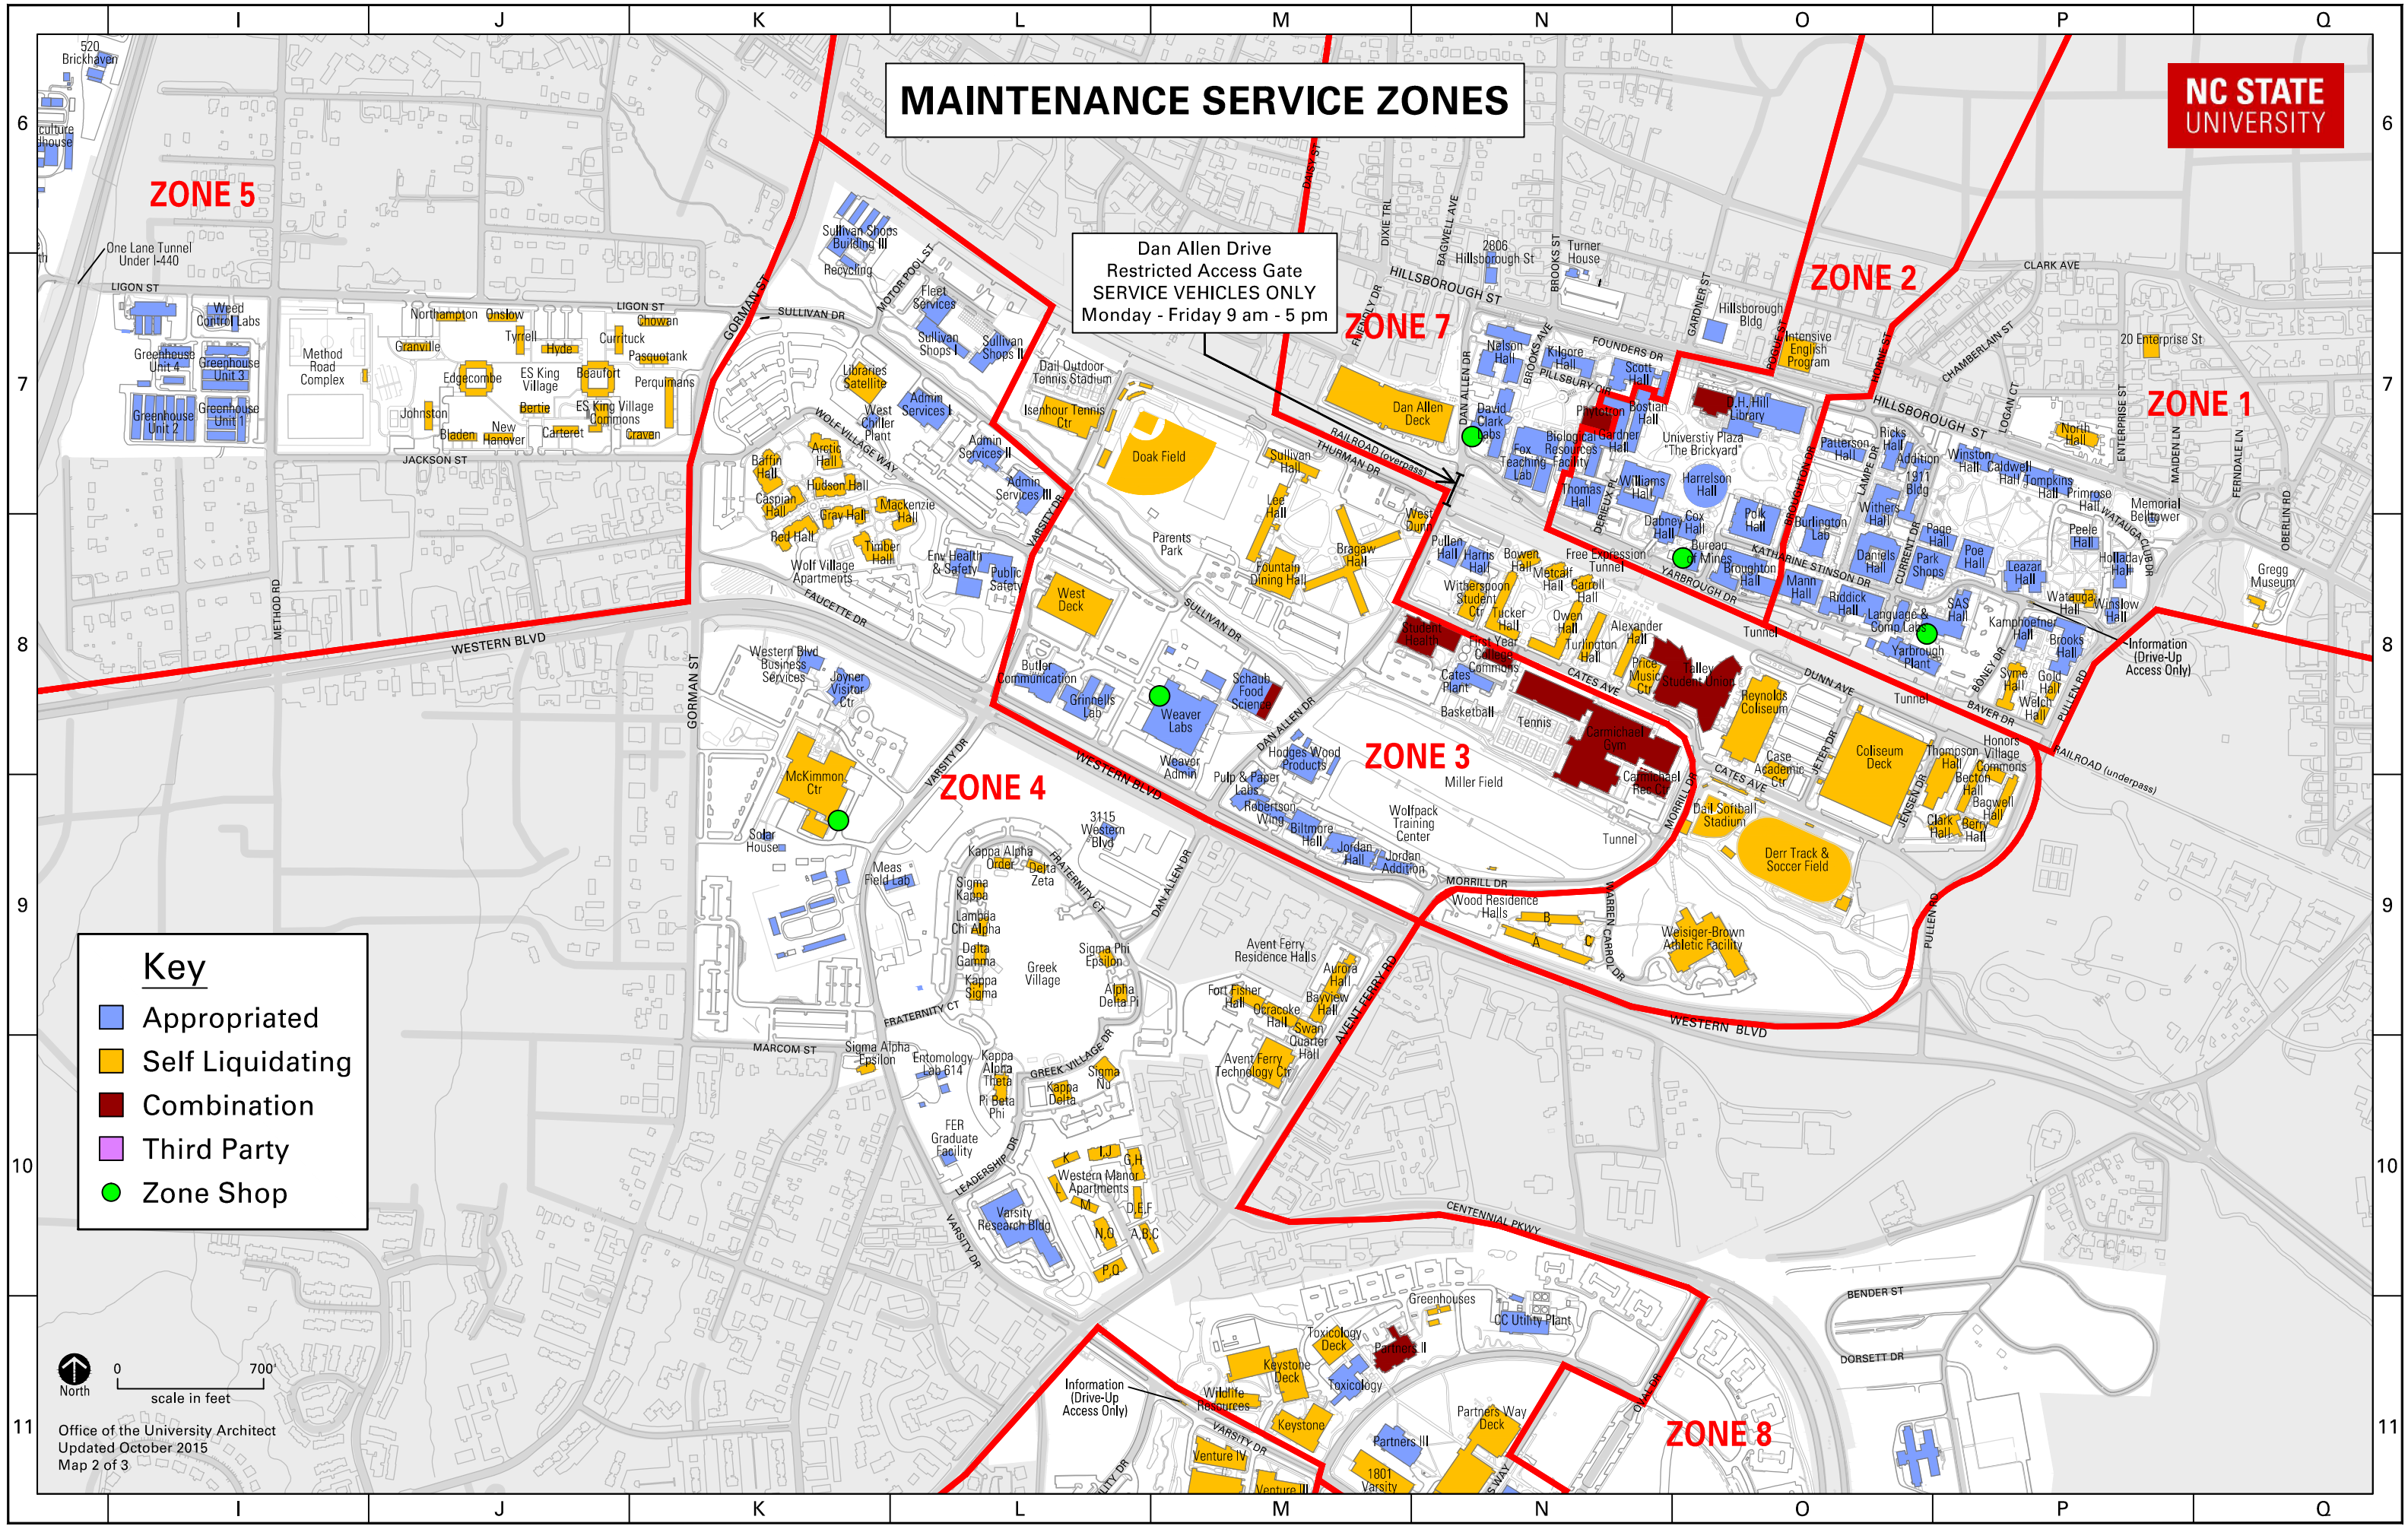

MAINTENANCE SERVICE ZONES

Key

- Appropriated
- Self Liquidating
- Combination
- Third Party
- Zone Shop

Office of the University Architect
 Updated October 2015
 Map 1 of 3

MAINTENANCE SERVICE ZONES

NC STATE UNIVERSITY

**Dan Allen Drive
Restricted Access Gate
SERVICE VEHICLES ONLY
Monday - Friday 9 am - 5 pm**

ZONE 5

ZONE 2

ZONE 7

ZONE 1

ZONE 4

ZONE 3

ZONE 8

Key

- Appropriated
- Self Liquidating
- Combination
- Third Party
- Zone Shop

NC STATE UNIVERSITY

MAINTENANCE SERVICE ZONES

Key

- Appropriated
- Self Liquidating
- Combination
- Third Party
- Zone Shop

North
0 800
scale in feet

Office of the University Architect
Updated October 2015
Map 3 of 3