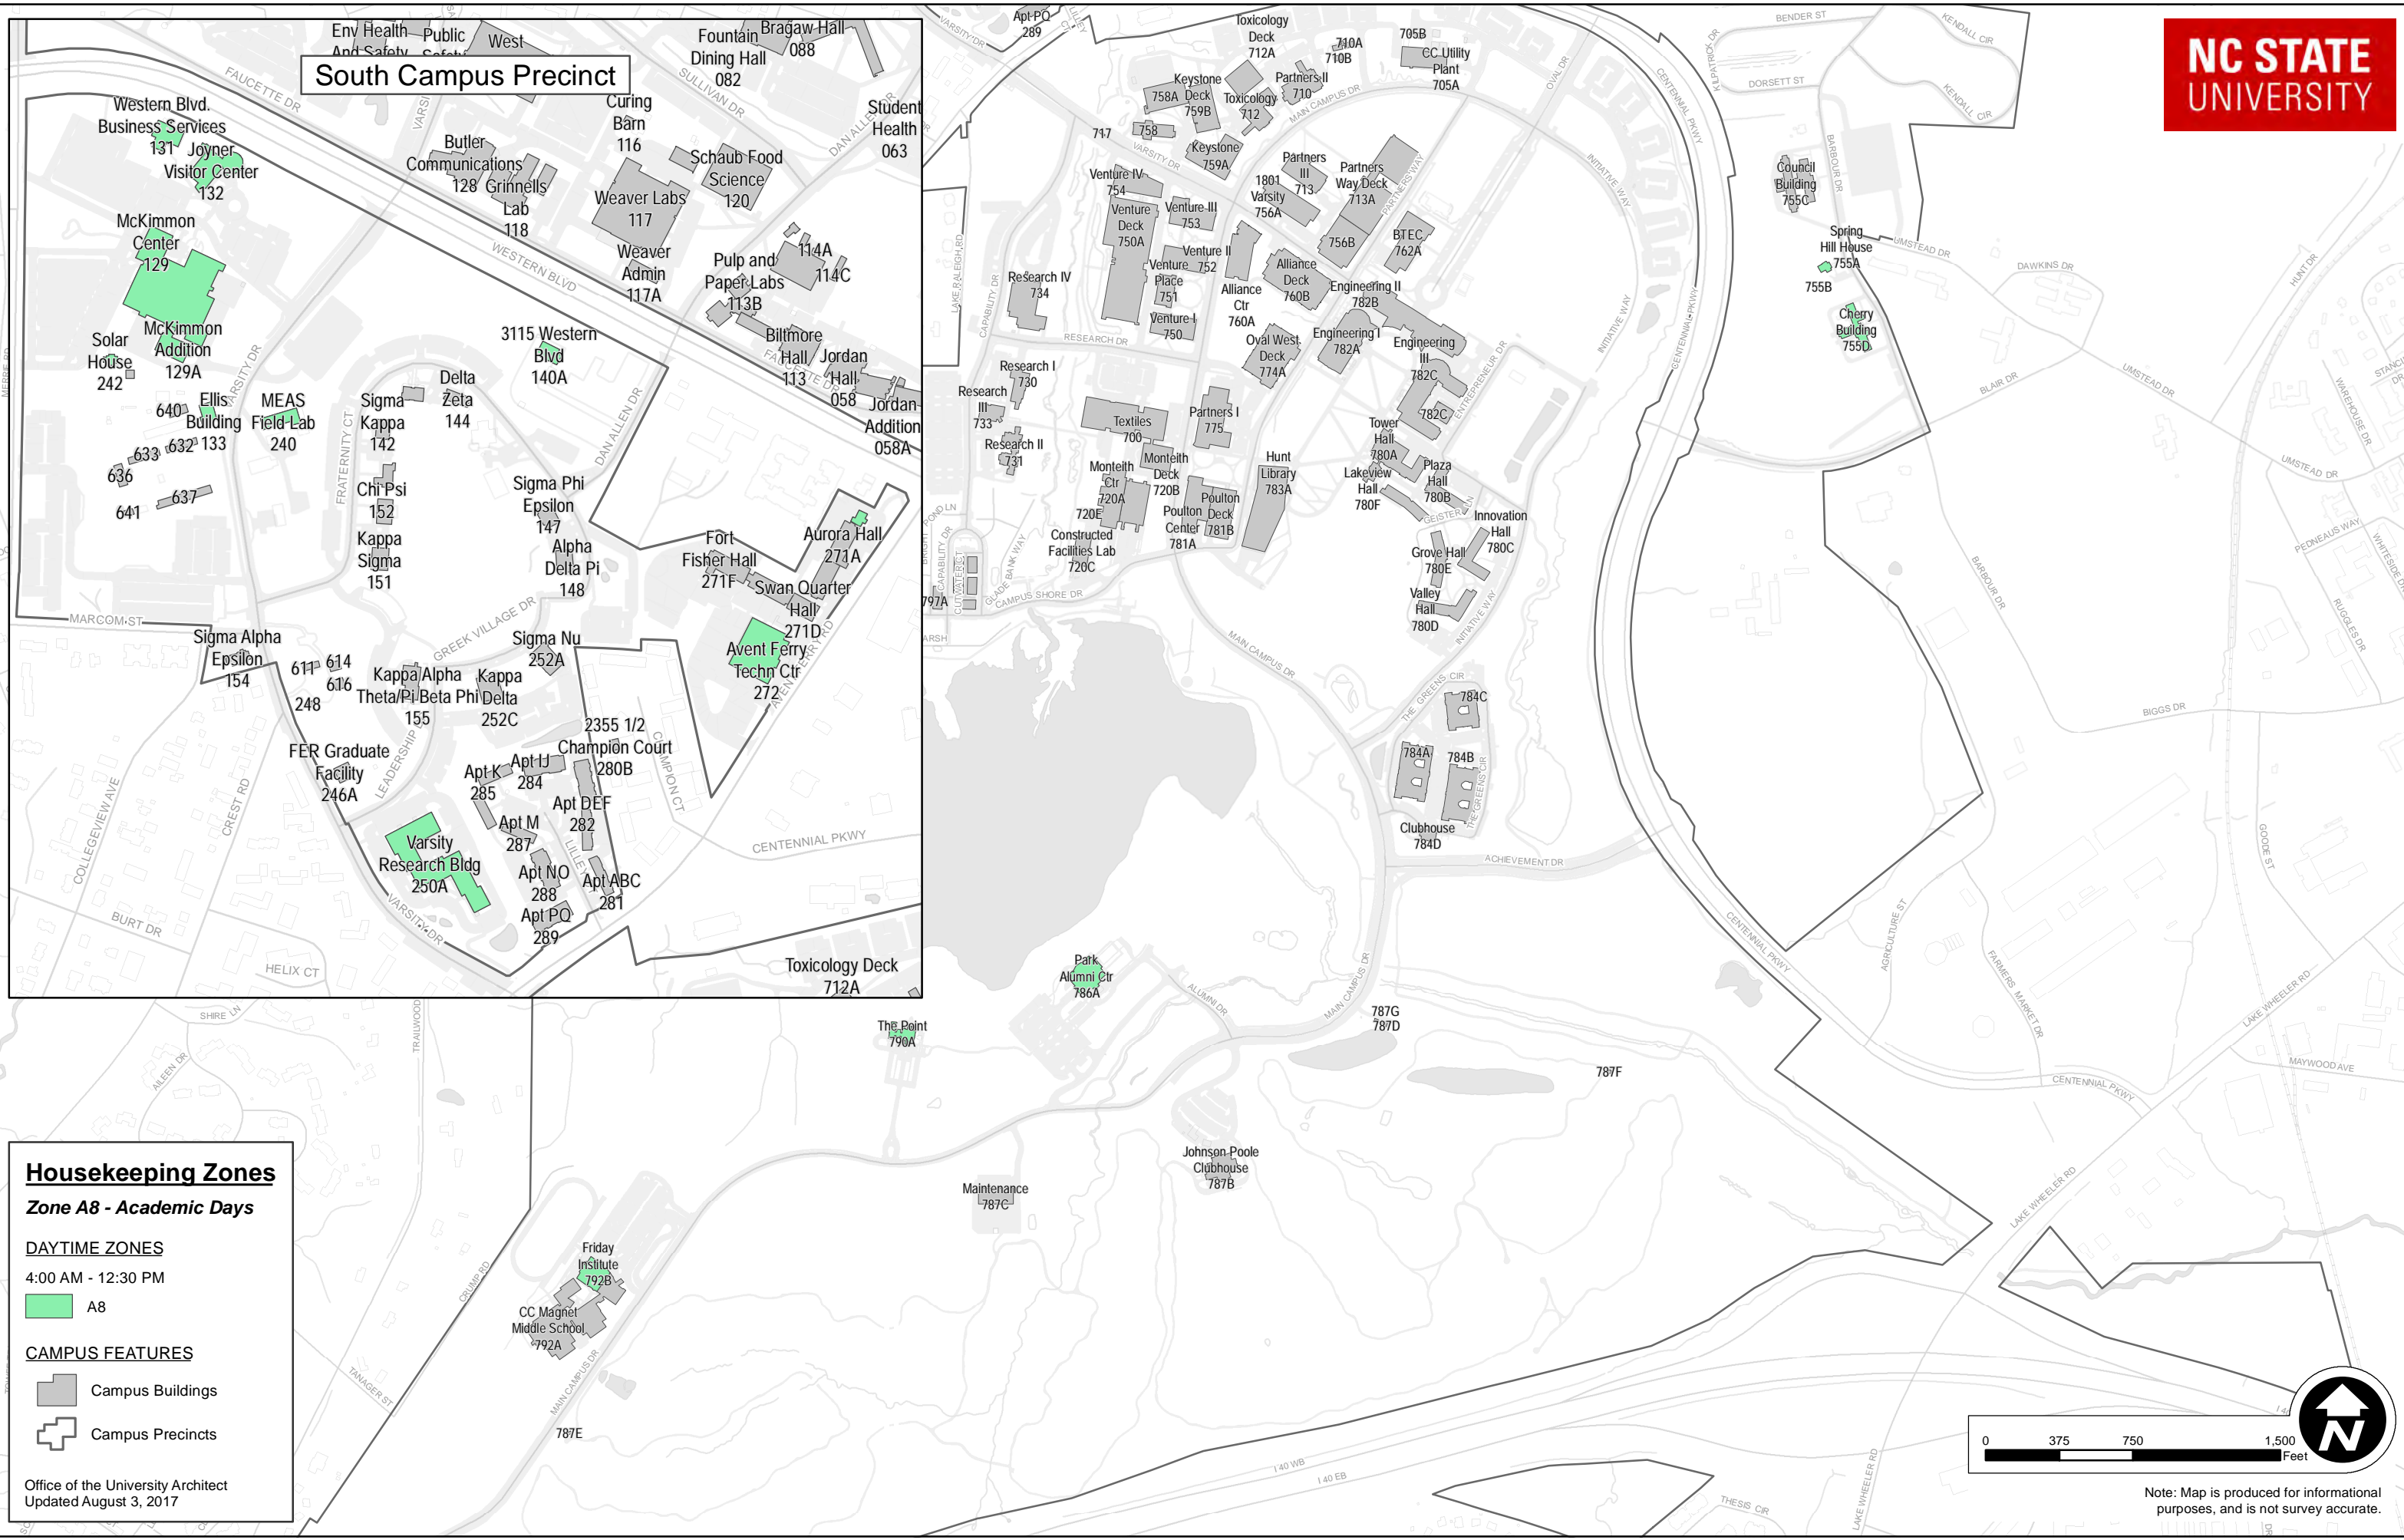

South Campus Precinct

Housekeeping Zones

Zone A8 - Academic Days

DAYTIME ZONES

4:00 AM - 12:30 PM

A8

CAMPUS FEATURES

- Campus Buildings
- Campus Precincts

Office of the University Architect
Updated August 3, 2017

Note: Map is produced for informational purposes, and is not survey accurate.