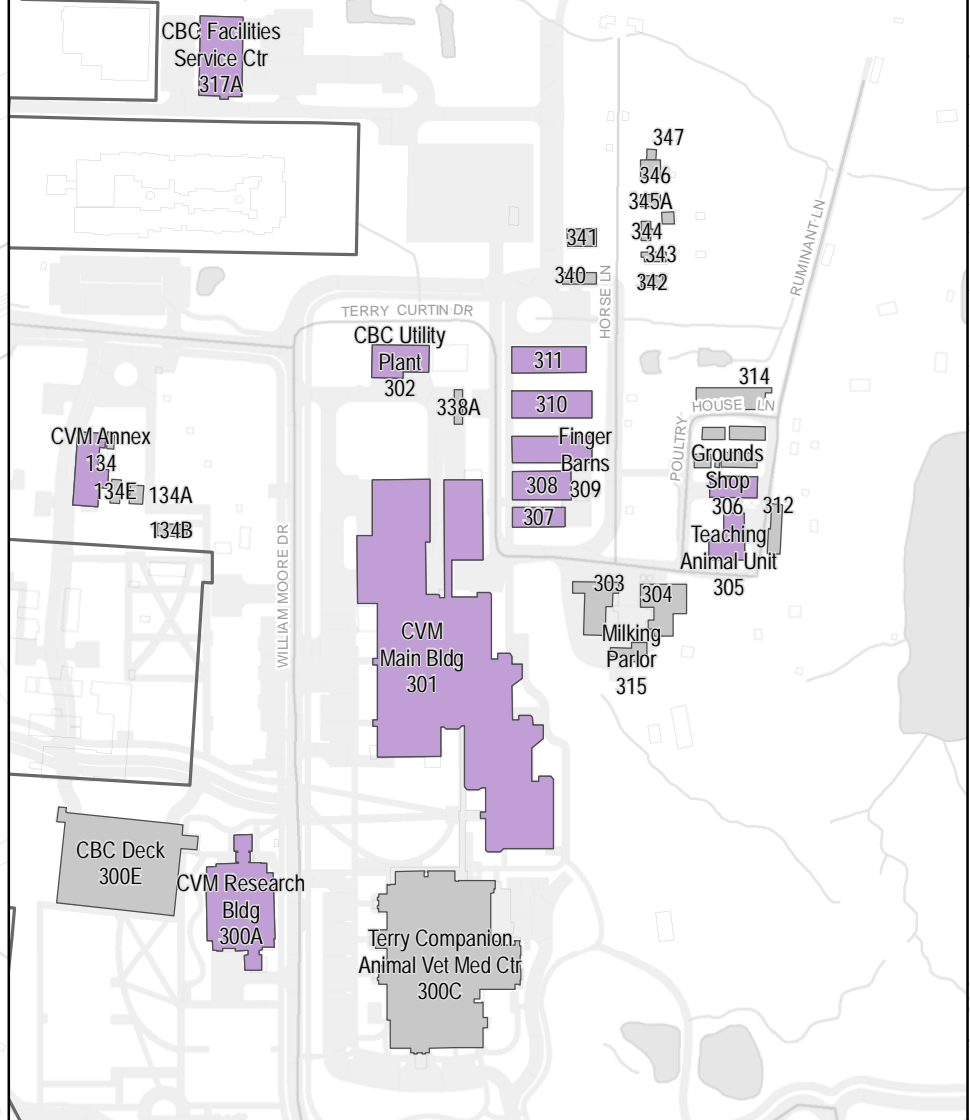

Centennial Biomedical Campus

Housekeeping Zones

Zone CBC1

DAYTIME ZONES
4:00 AM - 12:30 PM

CBC1

CAMPUS FEATURES

- Campus Buildings
- Campus Precincts

Office of the University Architect
Updated August 3, 2017

Note: Map is produced for informational purposes, and is not survey accurate.