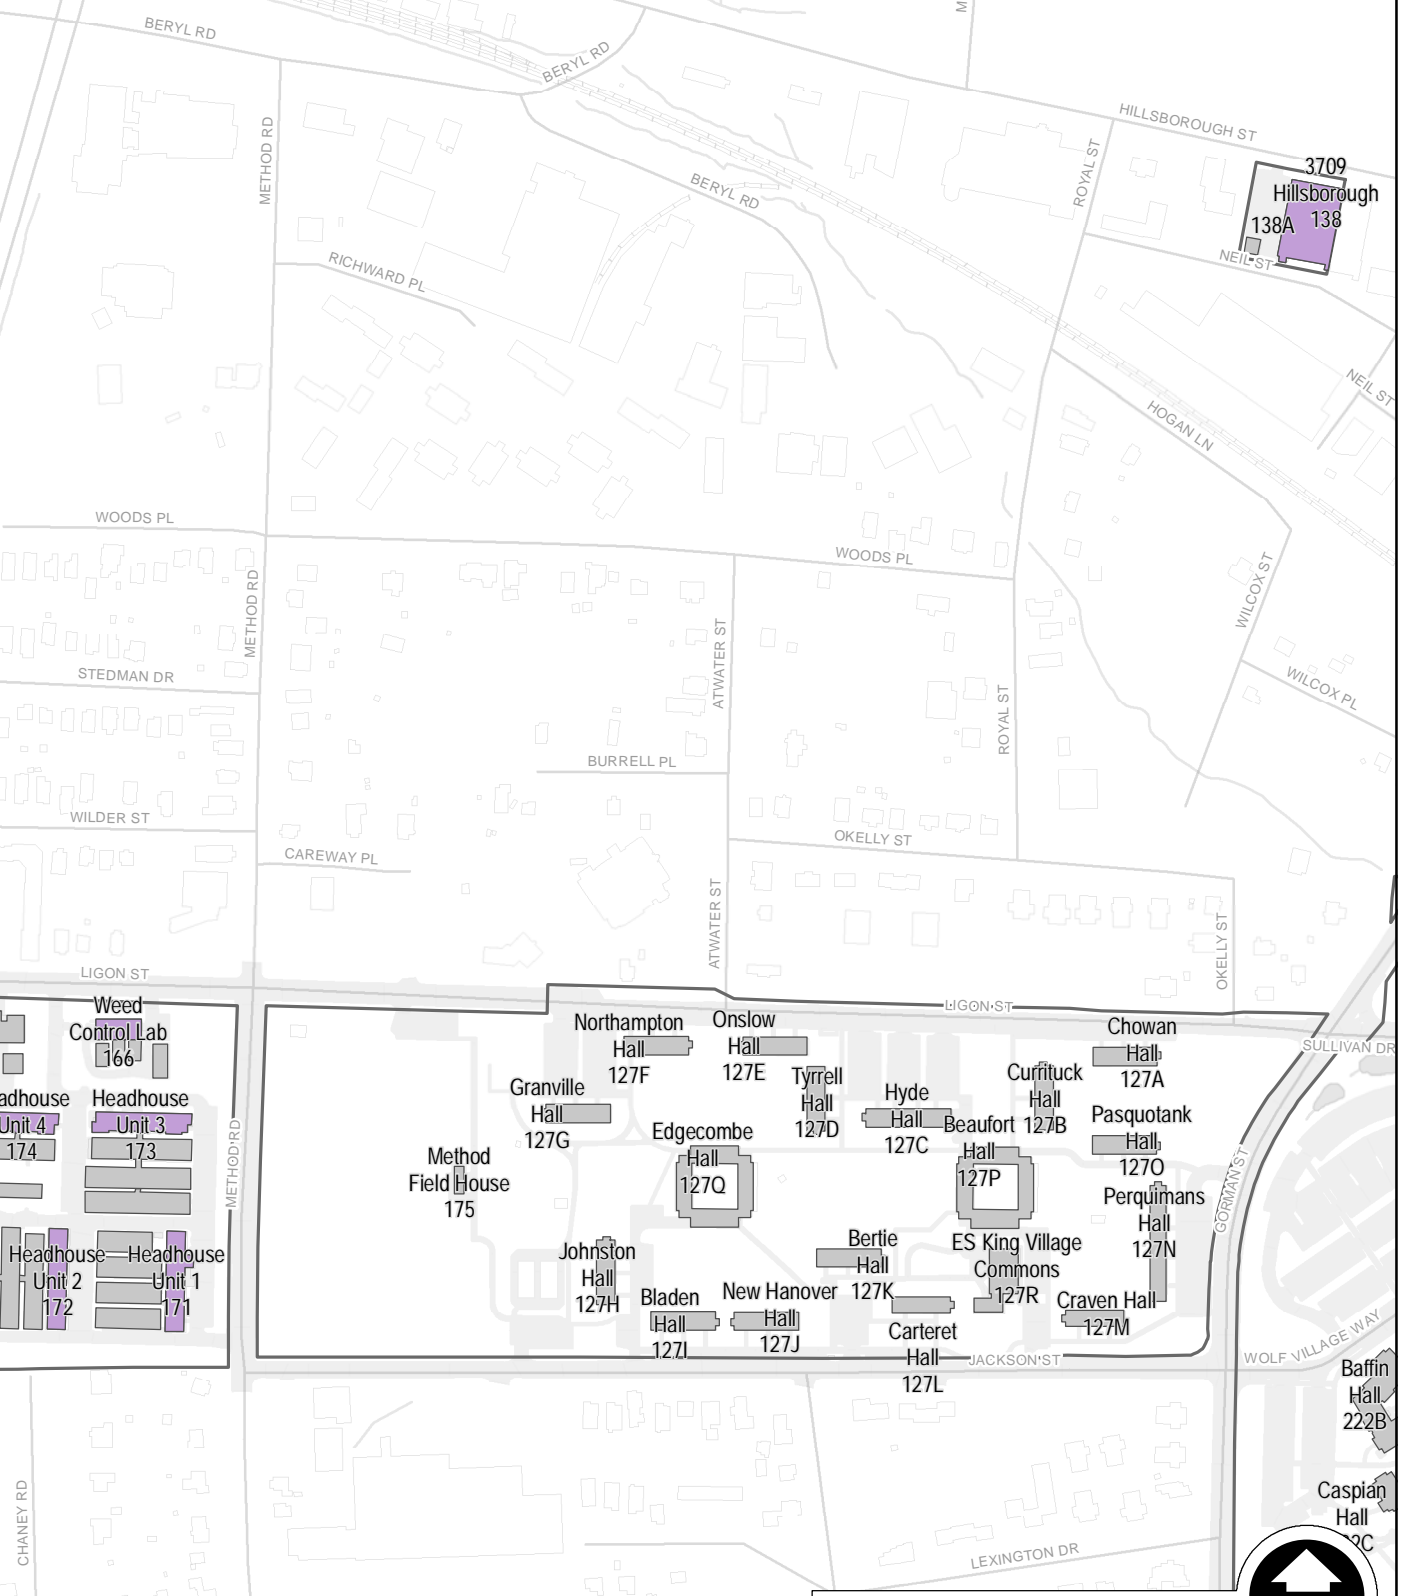

Centennial Biomedical Campus

Housekeeping Zones

Zone CBC1

DAYTIME ZONES
4:00 AM - 12:30 PM

CBC1

CAMPUS FEATURES

- Campus Buildings
- Campus Precincts

Office of the University Architect
Updated August 3, 2017

Note: Map is produced for informational purposes, and is not survey accurate.