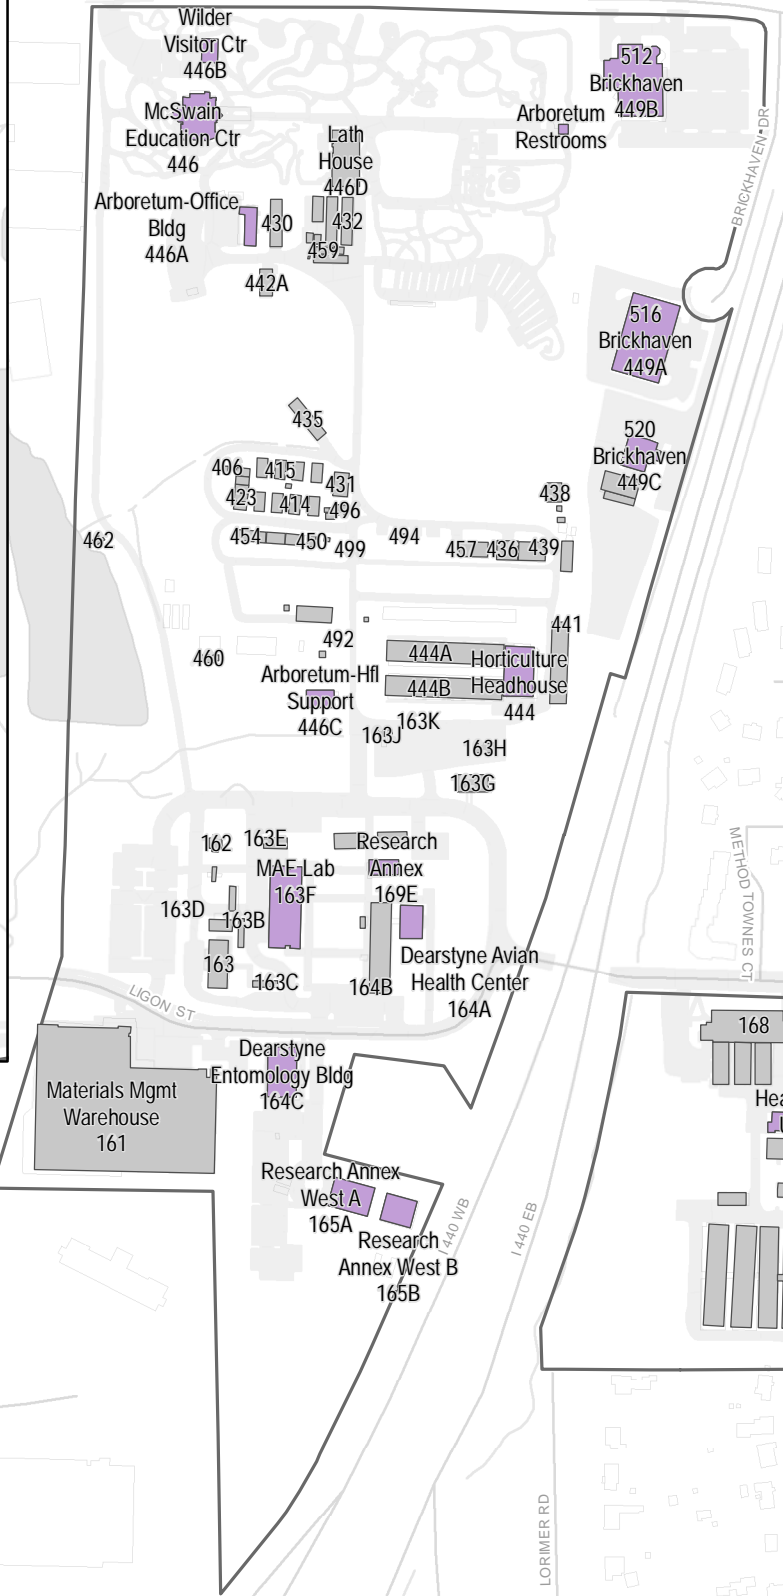

Centennial Biomedical Campus

Housekeeping Zones

Zone CBC1

DAYTIME ZONES
4:00 AM - 12:30 PM

CBC1

CAMPUS FEATURES

- Campus Buildings
- Campus Precincts

Office of the University Architect
Updated August 3, 2017

Note: Map is produced for informational purposes, and is not survey accurate.