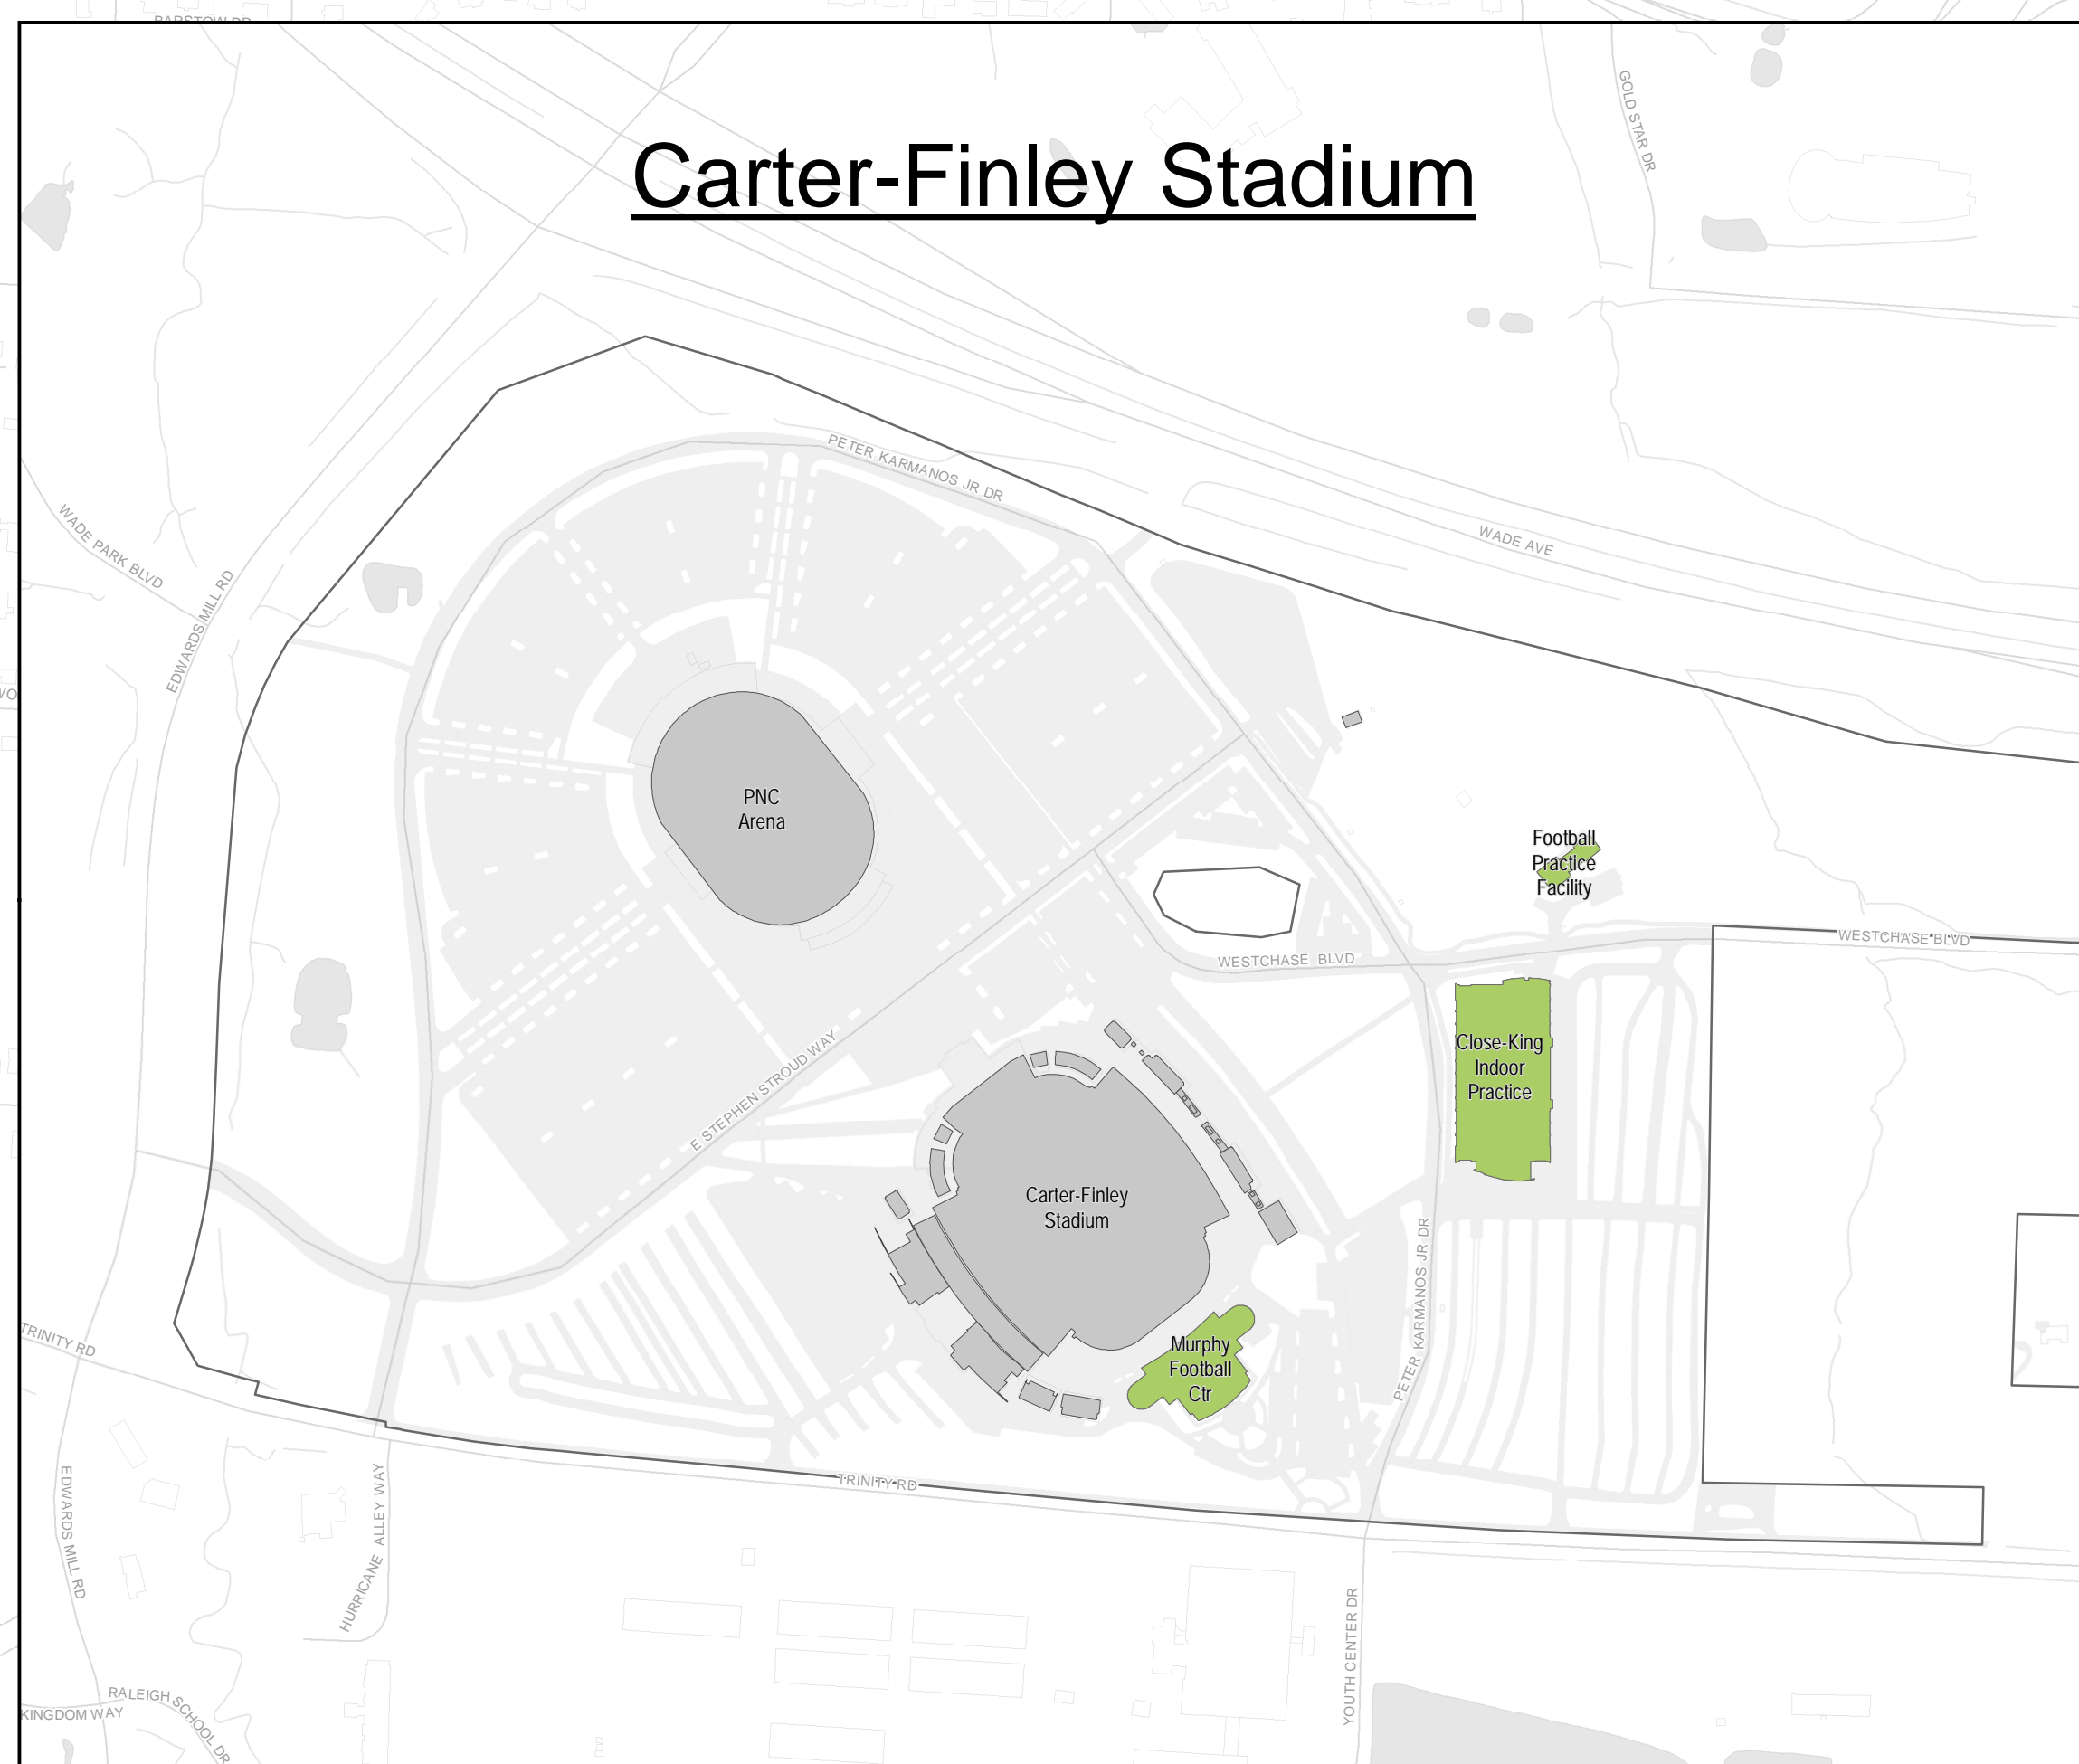

Carter-Finley Stadium

Housekeeping Zones

Overall Zone Map

DAYTIME ZONES

- | | |
|--------------------|-------------------|
| 4:00 AM - 12:30 PM | 7:00 AM - 4:00 PM |
| A1 | CC2 |
| A2 | H1 |
| A4D | H2 |
| A5 | H3 |
| A6 | H4 |
| A7 | H5 |
| A8 | H6 |
| AS1 | |
| CBC1 | |

NIGHTTIME ZONES

- 4:00 AM - 1:00 AM (21 HRS)
- 10:30 PM - 7:00 AM
- | |
|------|
| CBC2 |
| A3N |
| A4N |
| A9 |

CAMPUS FEATURES

- Campus Buildings
- Campus Precincts

- 6:00 AM - 3:00 PM
- CC1