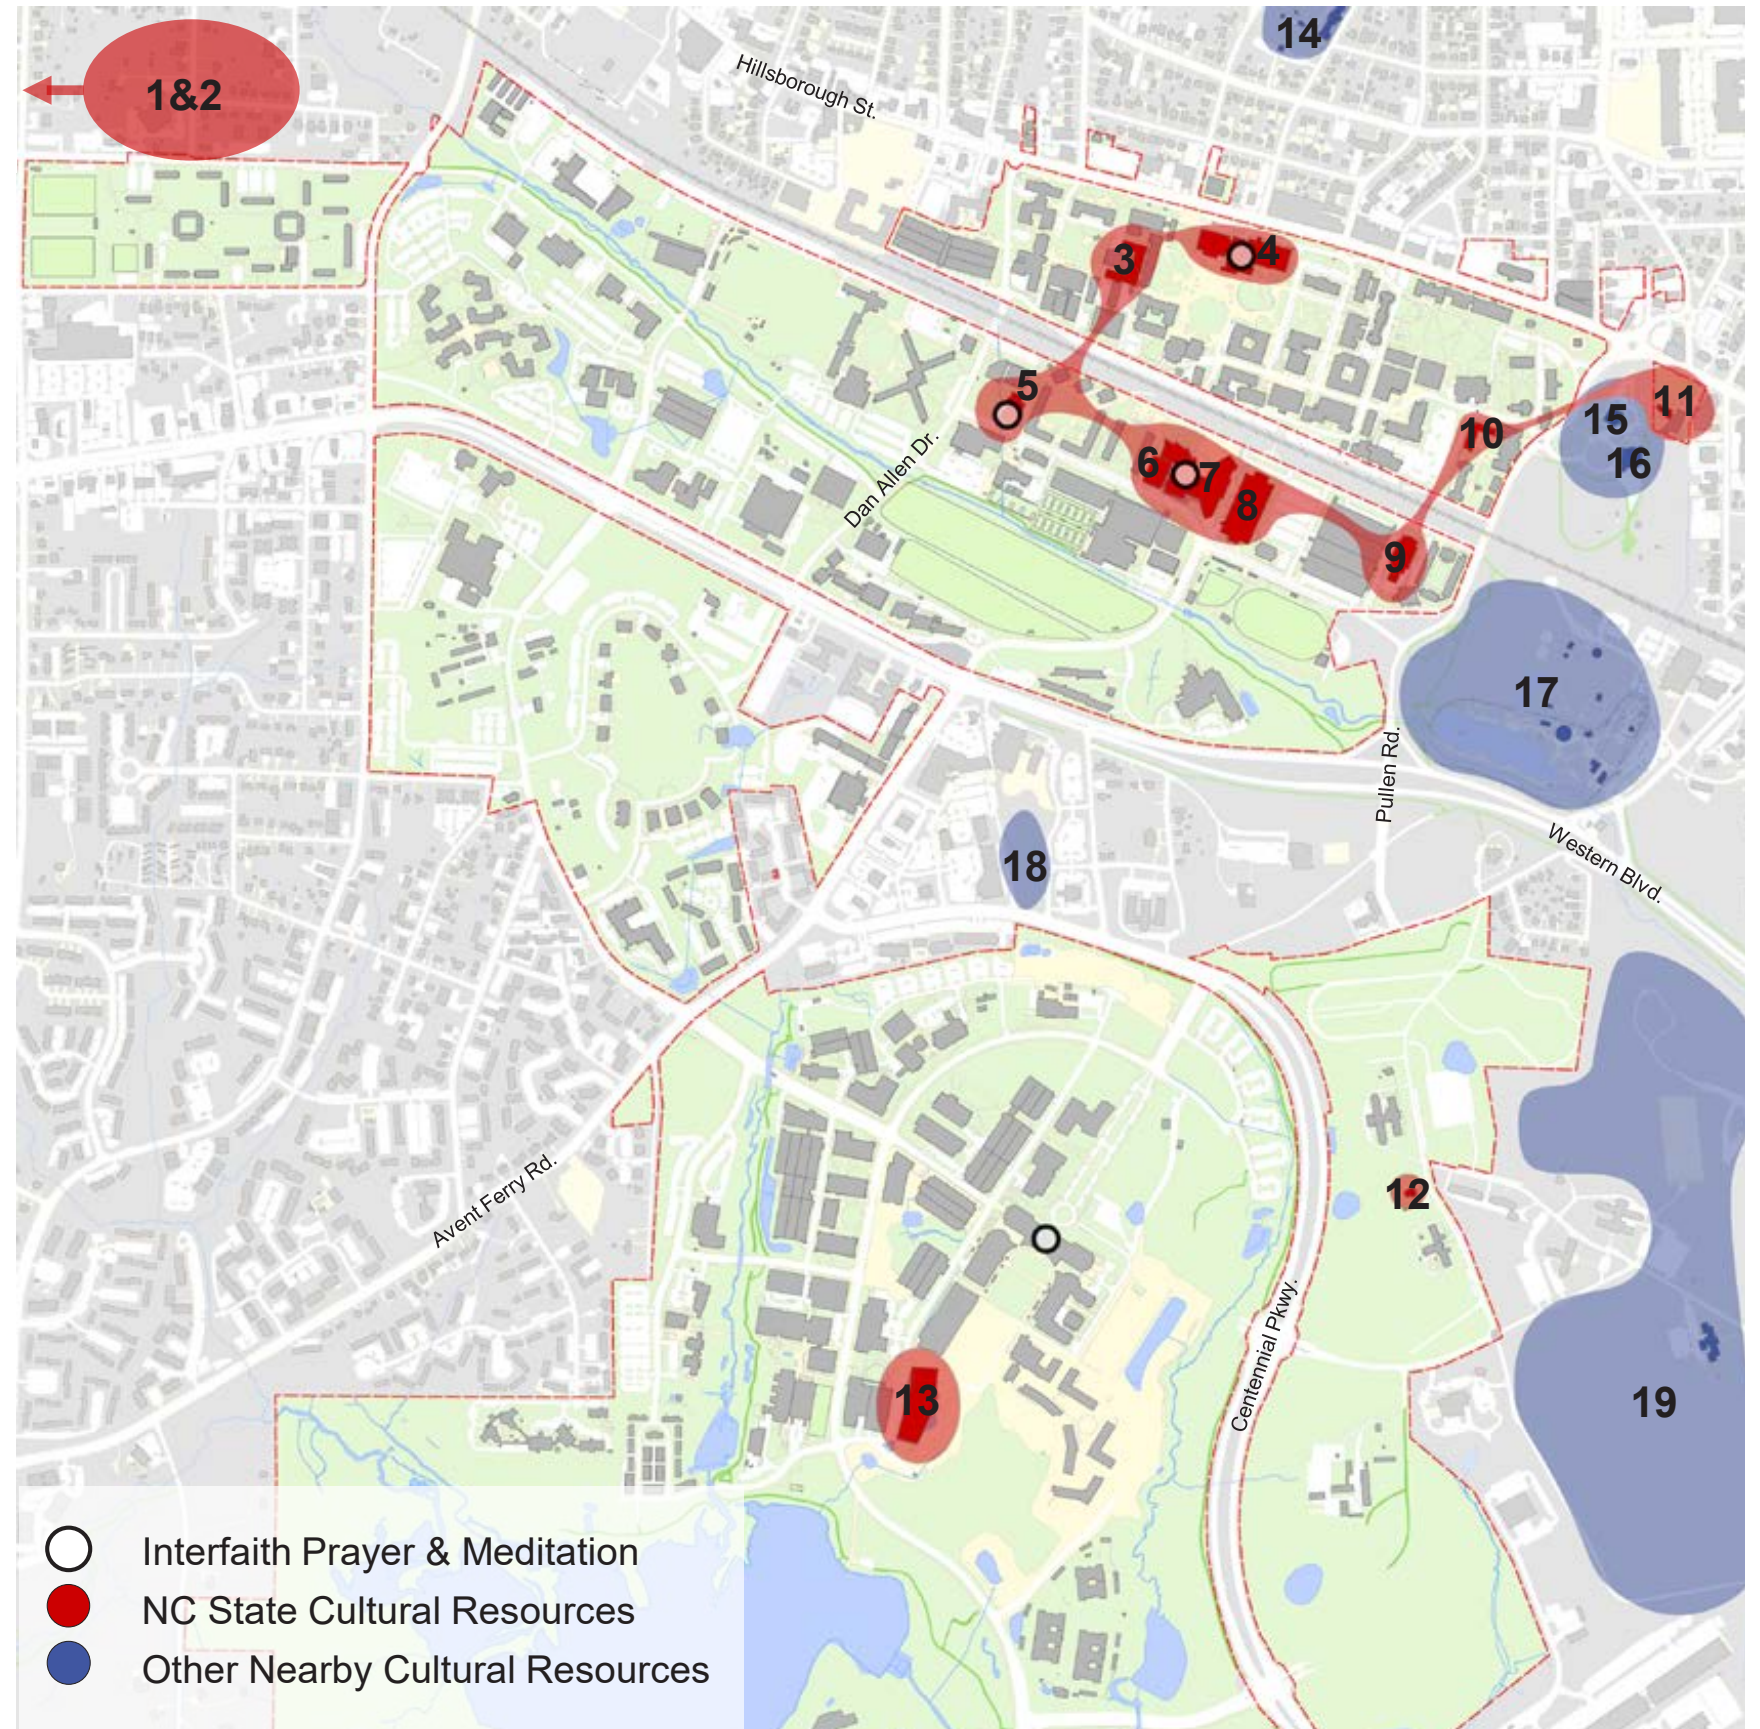

Cultural Resources

NC State

1. JC Raulston Arboretum
2. PNC Arena
3. NC State University Insect Museum
4. D.H. Hill Library (Exhibit Gallery, Special Collections)
5. African American Cultural Center & Campus Cinema
6. Price Music Center
7. GLBT Center, Multicultural Student Affairs, Stewart Theater, Women's Center
8. Reynolds Coliseum, Walk of Fame
9. Titmus Theater & Kennedy-McIlwee Studio Theatre, Crafts Center
10. Allred Gallery
11. The Gregg Museum of Art & Design
12. The Japan Center
13. Hunt Library (Exhibit Gallery, Video Walls)

Nearby Venues

14. Raleigh Municipal Rose Garden and Theater
15. Pullen Art Center
16. Theater in the Park
17. Pullen Park
18. WRAL Azalea Gardens
19. Dorothea Dix Park

Cultural Resources

NC State

- JC Raulston Arboretum
- PNC Arena
- NC State University Insect Museum
- D.H. Hill Library (Exhibit Gallery, Special Collections)
- African American Cultural Center & Campus Cinema
- Price Music Center
- GLBT Center, Multicultural Student Affairs, Stewart Theater, Women's Center
- Reynolds Coliseum, Walk of Fame
- Titmus Theater & Kennedy-McIlwee Studio Theatre, Crafts Center
- Allred Gallery
- The Gregg Museum of Art & Design
- The Japan Center
- Hunt Library (Exhibit Gallery, Video Walls)

Nearby Venues

- Raleigh Municipal Rose Garden and Theater
- Pullen Art Center
- Theater in the Park
- Pullen Park
- WRAL Azalea Gardens
- Dorothea Dix Park
- The North Carolina Museum of Art